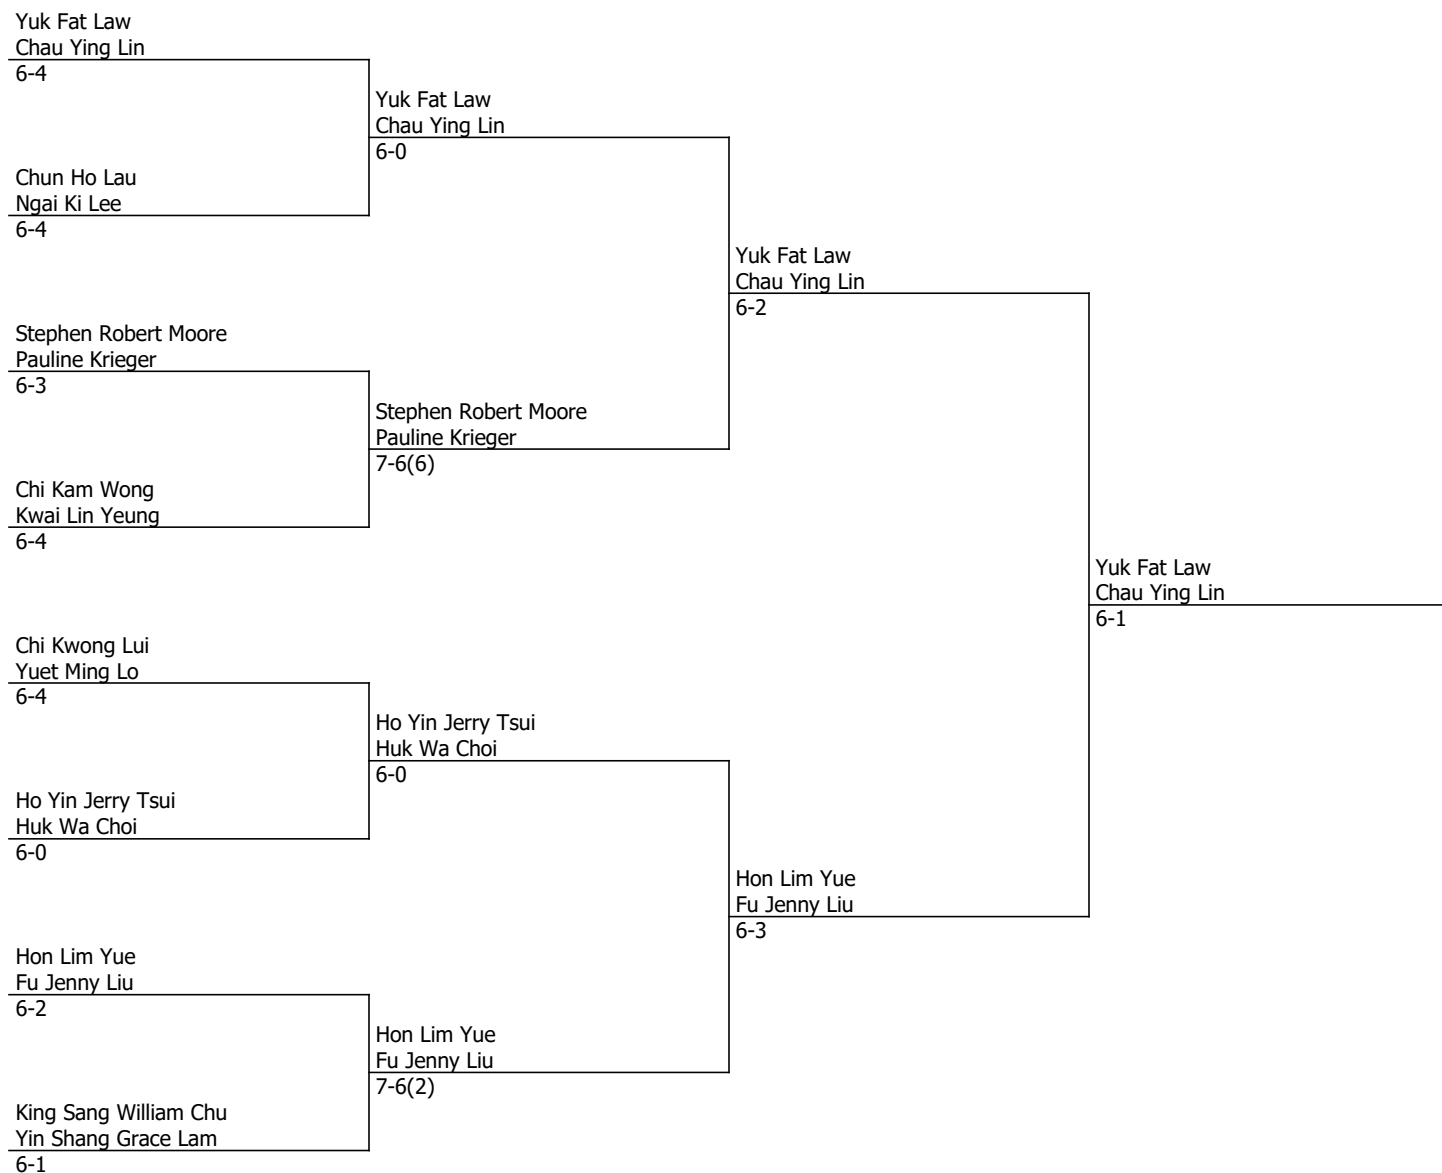

Ladies & Mixed Ranking Competition 2021 - Joseph TANG Memorial CUP

XD 50

Date
02 - 06 Apr 2021

City, Country

Website

Printed: 8/4/2021 5:21:42 pm

Quarterfinals	Semifinals	Final	Winner

	# Seeded Players	# Alternates	Replacing	Draw date/time:
				Last Direct Acceptance
				Player representatives
				Signature
				Molly KAM